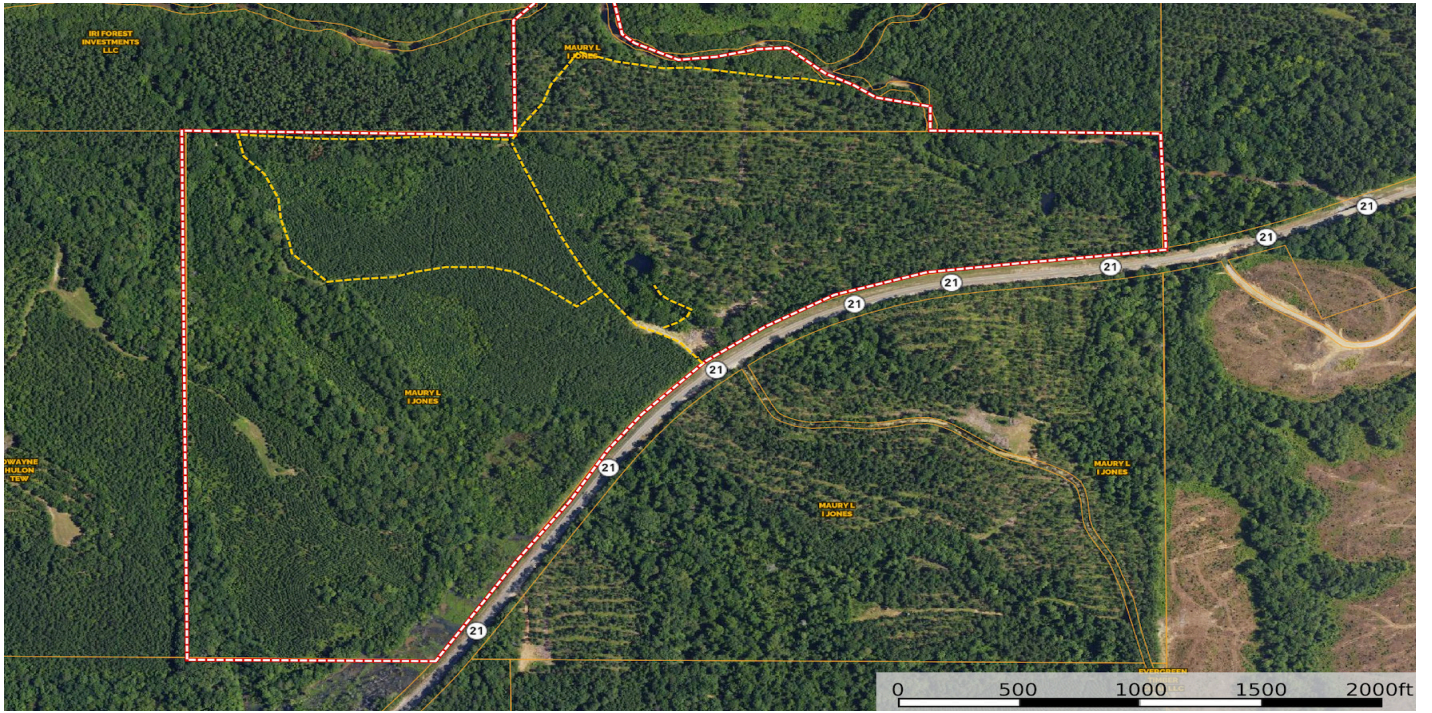

Carlson Land Services, Inc.

Lowndes County

160 +/- acres in Braggs, Alabama

ecarlson@carlsonlandservices.com | (334) 201-5599 | www.carlsonlandservices.com

LAND OVERVIEW

- 160 acres of beautiful land and timber with an excellent site index for growing trees.
- The property has 47 acres of mature Loblolly Pine trees that has significant timber value.
- 50 acres of 8 year-old loblolly planted pines and the balance of the property is in beautiful hardwood timber.
- The property adjoins Dry Cedar Creek for over a half of a mile and has another large unnamed creek going through the middle of the property. These creeks have soap stone bottoms and are excellent for recreation as well as a water source for wildlife. There is also a small pond on the property.

Game:

- Turkey
- Whitetail Deer

Lot Description

- Acreage
- Timber

TOTAL ASKING PRICE

\$527,840.00

AGENT CONTACT

EDDIE CARLSON